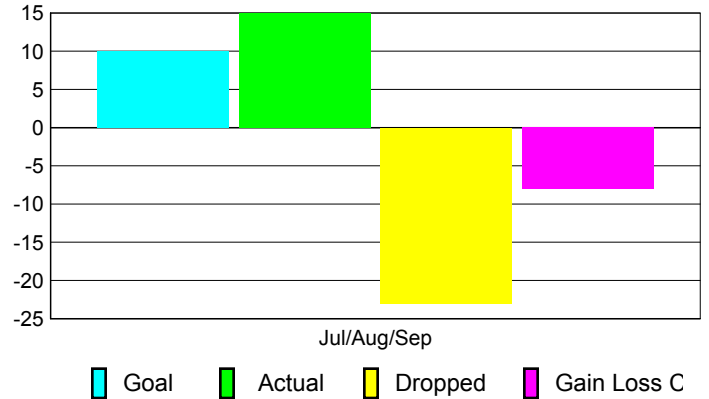

Membership Results 2010-2011

Goal, New, Dropped, Gain/Loss

Comparison of Membership Gain/Loss

Current Year Compared to the Previous Year